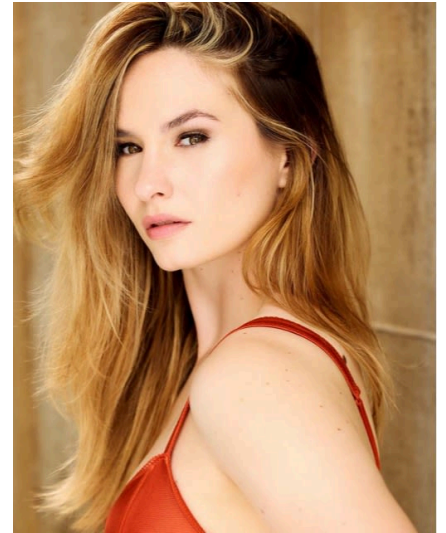

Suite 102
34-35 Berwick Street
London
W1F 8RP
Phone: 020 7439 3270
Email: info@olivia-bell.co.uk
Website: www.olivia-bell.co.uk

Unknown

Sarah Bellini

Height:	5'6" (167 cm)	Eye Colour:	Hazel
Playing Age:	25 - 35	Hair Colour:	Dark Brown
Appearance:	Mixed Race, White	Hair Length:	Long

Trust Season 1 on Hulu and Counterpart Season 2 on Starz.

Credits

2019, Television, Ilse, Counterpart Season 2, Fireglory Pictures, Justin Marks
2018, Television, Jutta, Trust, Cloud Eight Films, Danny Boyle, Susanna White, Dawn Shadforth
2014, Television, Jessica Blum, SOKO Köln - Schweigen, Network Movie Film- und Fernsehproduktion, Christoph Eichhorn
2008, Television Movie, Johannes Fabrick, Sleepless in Oldenburg, All Media Pictures, Johannes Fabrick
2007, Television Movie, Nadine, Der Kronzeuge, Bavaria Fernsehproduktion, Johannes Grieser
2007, Television Movie, Katja Hendrick, Kuckuckszeit, Magnolia Filmproduktion, Johannes Fabrick